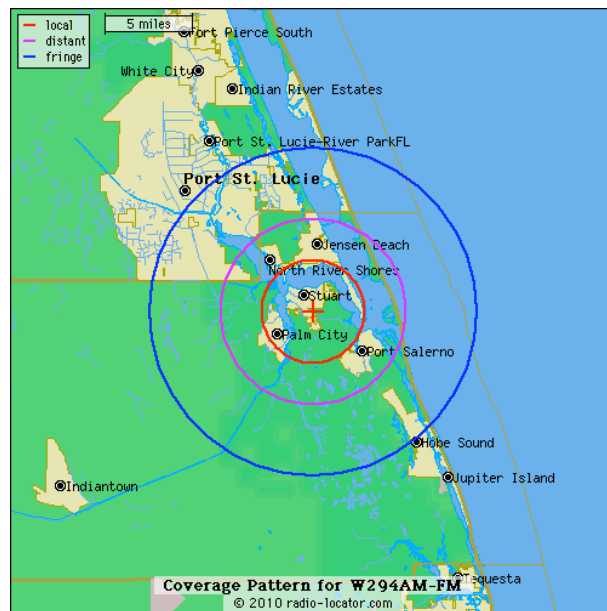

SeaView Radio Covers Your Target Audience

WSVU-AM 960AM

WSVU 95.9FM

WSVU 106.7

SeaView Radio • 8995 N. Military Trail, #206C • Palm Beach Gardens, FL 33410
(P) 561-276-8489 • www.seaviewradio.com