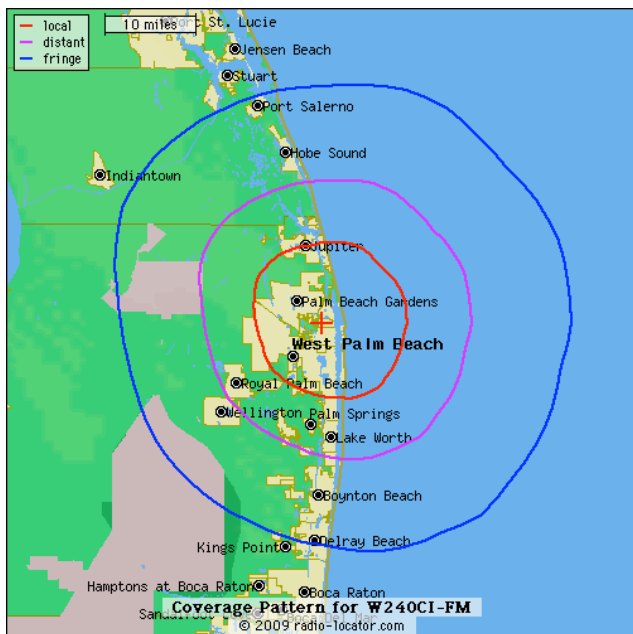

SeaView Radio Covers Your Target Audience

WSVU-AM 960AM

WSVU 95.9FM

WSVU 106.7

SeaView Radio • 8995 N. Military Trail, #206C • Palm Beach Gardens, FL 33410
(P) 561-276-8489 • www.seaviewradio.com