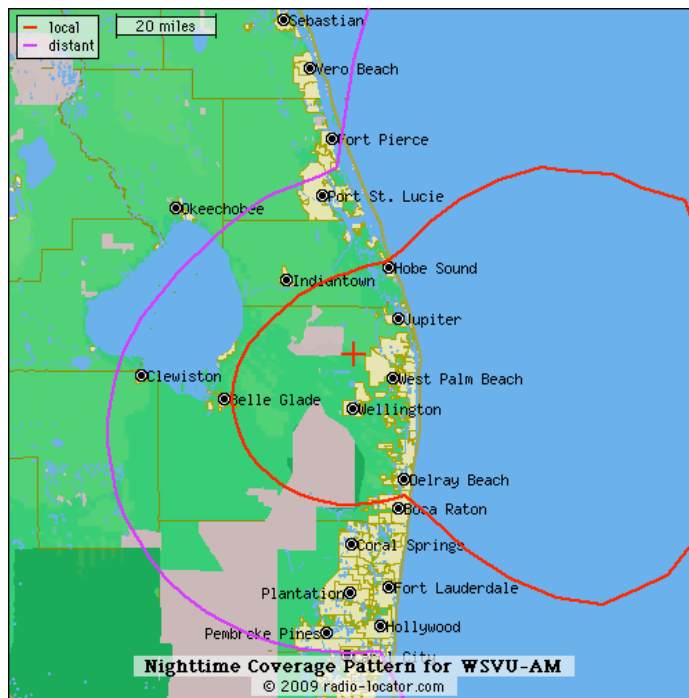

SeaView Radio Covers Your Target Audience

WSVU-AM 960AM

WSVU 95.9FM

WSVU 106.7

SeaView Radio • 8995 N. Military Trail, #206C • Palm Beach Gardens, FL 33410
(P) 561-276-8489 • www.seaviewradio.com